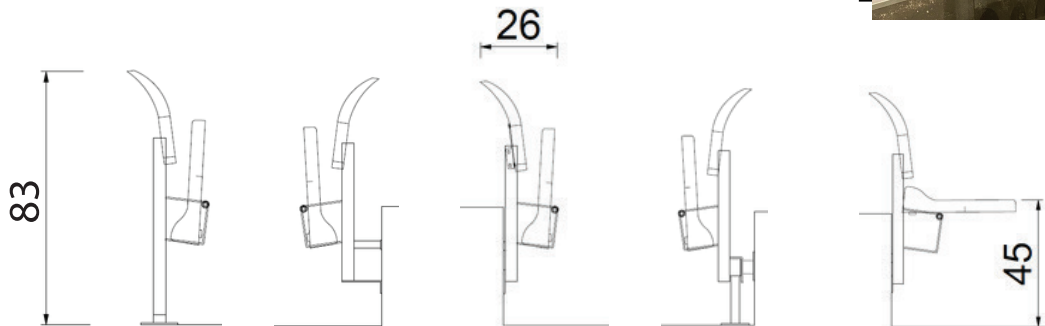

STADIUM SEAT

EPS 2

DESIGNATION

sports and auditorium facilities

The EPS2 folding seat is a classic gravity folding seat. A simple mounting system on shared metal legs allows it to fit into any audience. EPS2 seats are designed in accordance with the EN13200-4 standard. Its ergonomics is the result of a design designed for high comfort of use while maintaining very good durability parameters.

COLOR

The seats are available in colors according to the RAL color palette, at the individual request of the customer.