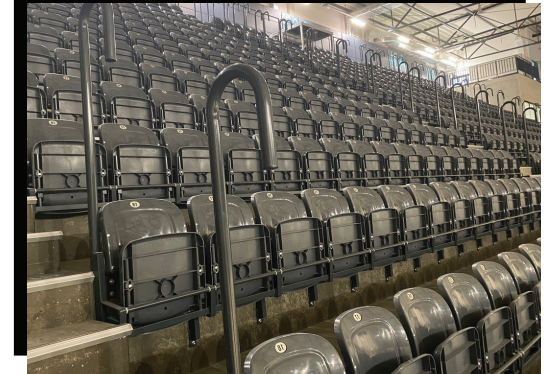

STADIUM SEAT

EPS 2

DESIGNATION

sports and auditorium facilities

The EPS2 folding seat is a classic gravity folding seat. A simple mounting system on shared metal legs allows it to fit into any audience. EPS2 seats are designed in accordance with the EN13200-4 standard. Its ergonomics is the result of a design designed for high comfort of use while maintaining very good durability parameters.

The option of armrests allows you to introduce amenities to increase the comfort of use, and the seat and backrest covers carefully made of high-quality material allow the use of the EPS2 model in VIP and business zones.

COLOR

The seats are available in colors according to the RAL color palette, at the individual request of the customer.