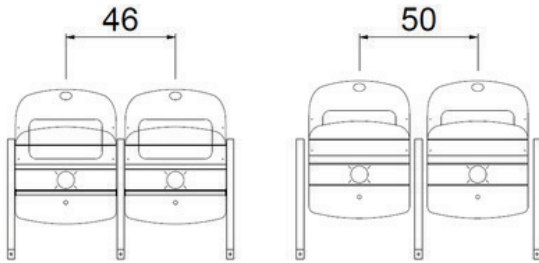

STADIUM SEAT

EPS 2

DESIGNATION

sports and auditorium facilities

The EPS2 folding seat is a classic gravity folding seat. A simple mounting system on shared metal legs allows it to fit into any audience. EPS2 seats are designed in accordance with the EN13200-4 standard. Its ergonomics is the result of a design designed for high comfort of use while maintaining very good durability parameters.