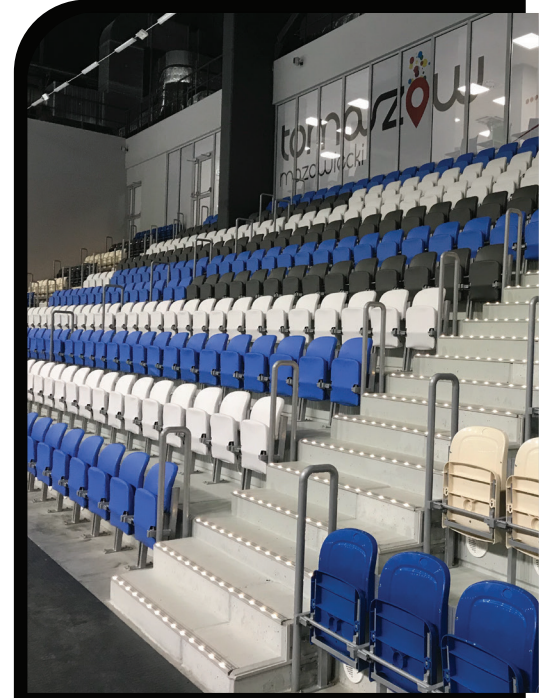

STADIUM SEAT

EPS 2

DESIGNATION

sports and auditorium facilities

The EPS2 folding seat is a classic gravity folding seat. A simple mounting system on shared metal legs allows it to fit into any audience. EPS2 seats are designed in accordance with the EN13200-4 standard. Its ergonomics is the result of a design designed for high comfort of use while maintaining very good durability parameters.

The option of armrests allows you to introduce amenities to increase the comfort of use, and the seat and backrest covers carefully made of high-quality material allow the use of the EPS2 model in VIP and business zones.

COLOR

The seats are available in colors according to the RAL color palette, at the individual request of the customer.