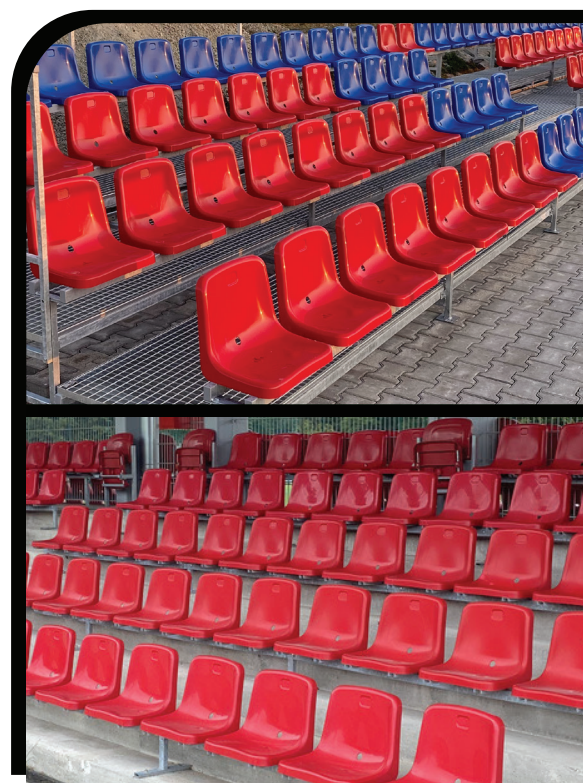

STADIUM SEAT

EPS 14

DESIGNATION

Sports facilities

The EPS14 seat with a high backrest wall is designed in accordance with the EN13200-4 standard. Ergonomic and affordable solution ensures good comfort of use. Individual selection of the fastening system allows it to be used in any sports infrastructure project.

The structure of the EPS14 seat allows it to be attached directly to a concrete surface or via a steel system structure.

COLOR

The seats are available in colors according to the RAL color palette, at the individual request of the customer.