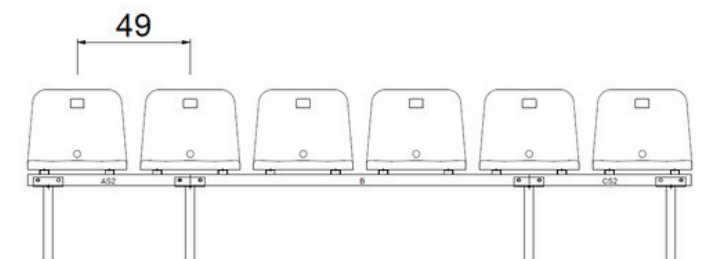

STADIUM SEAT

EPS 14

DESIGNATION

Sports facilities

The EPS14 seat with a high backrest wall is designed in accordance with the EN13200-4 standard. Ergonomic and affordable solution ensures good comfort of use. Individual selection of the fastening system allows it to be used in any sports infrastructure project.

The structure of the EPS14 seat allows it to be attached directly to a concrete surface or via a steel system structure.

COLOR

The seats are available in colors according to the RAL color palette, at the individual request of the customer.