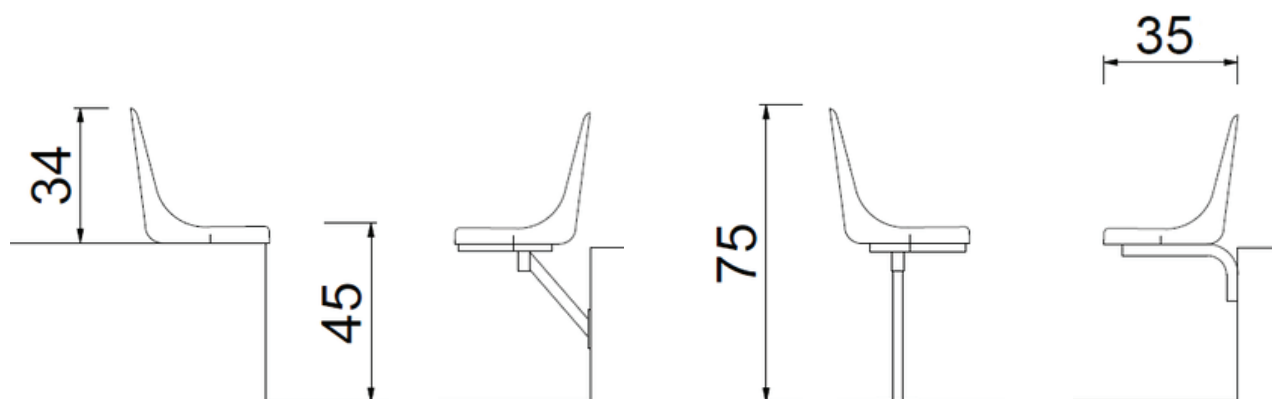

STADIUM SEAT

EPS 14

DESIGNATION

Sports facilities

The EPS14 seat with a high backrest wall is designed in accordance with the EN13200-4 standard. Ergonomic and affordable solution ensures good comfort of use. Individual selection of the fastening system allows it to be used in any sports infrastructure project.

The structure of the EPS14 seat allows it to be attached directly to a concrete surface or via a steel system structure.

COLOR

The seats are available in colors according to the RAL color palette, at the individual request of the customer.